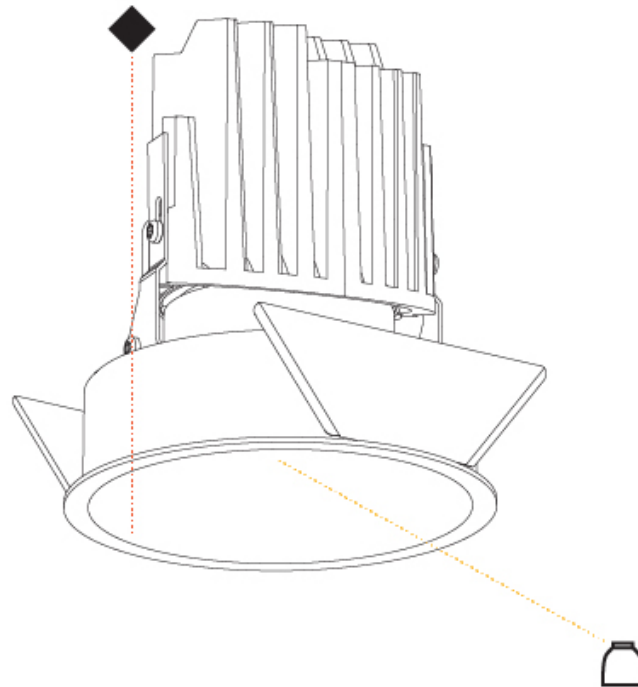

BIONIQ ROUND DEEP RECESSED

A35281-

PROJECT	_____
TYPE	_____
SPECIFIER	_____
QUANTITY	_____
DATE	_____

A